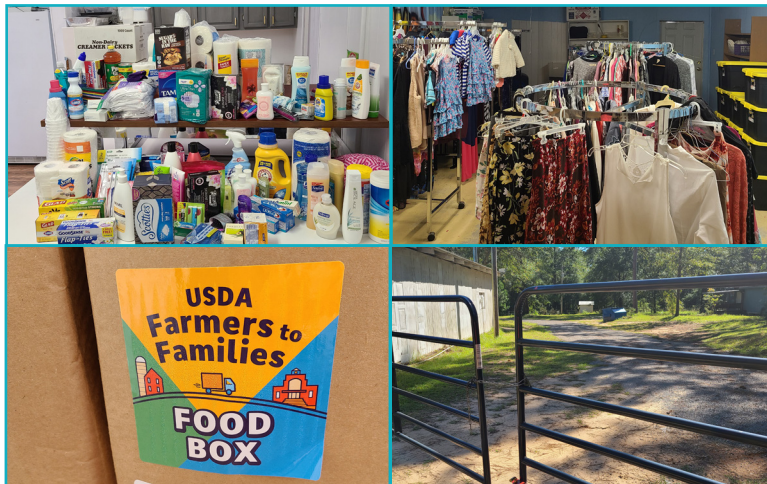

Dear Friends,

The past year has certainly presented several unexpected challenges. It has also left many people in need. Here at The Friends Center, we are blessed to have been able to meet some of those needs.

None of the following could have been done without your support. To this end, we extend our deepest gratitude. Currently, The Friends Center has multiple programs in operation.

The Friends Center's food pantry has expanded our supply of food, toiletries, clothing, and household items to our community. In addition to individual requests which may be made anytime during the month, **Foodbox & Friends** hosts a drive-thru distribution on the third Tuesday of every month.

Since June 2020, we have distributed 48,000 pounds of food, baskets of toiletries and cleaning supplies, closets full of clothing, and tubs of school supplies to community residents.

Academy Lane has been repaired, leveled, and graveled to add ease of access to people in need.

Friends helping Friends is a flexible program that utilized volunteers and the residents of the lodge to deliver food and supplies to homebound or homeless individuals. This home delivery service is performed in conjunction with Foodbox & Friends and also separately on the fourth Tuesday of every month.